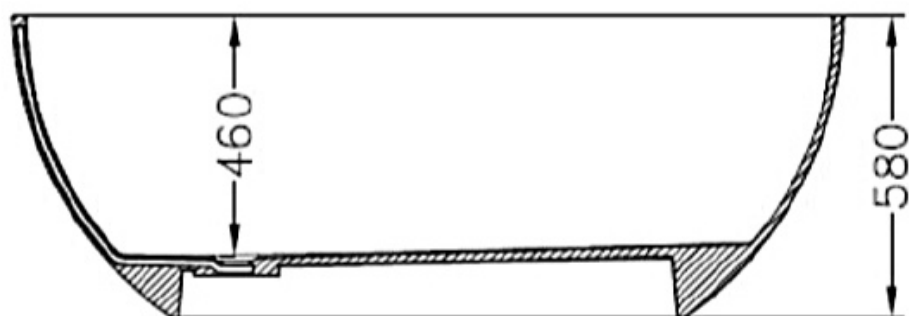

° Siphon and connection under the bathtub possibly, distance 7 cm

**KÄSCH**  
EXKLUSIVE SANITÄROBJEKTE

Model: *VIRGIN*

Size: 1600 x 850 x 580

Material: Stone Composite  
All dimensions in mm