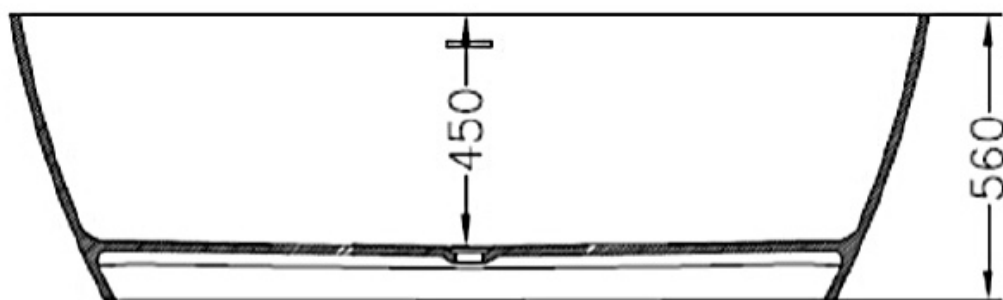

° Siphon and connection under the bathtub possibly, distance 7 cm

KÄSCH
EXKLUSIVE SANITÄROBJEKTE

Model: *TWIN-L*

Size: 1800 x 750 x 560

Material: Stone Composite
All dimensions in mm