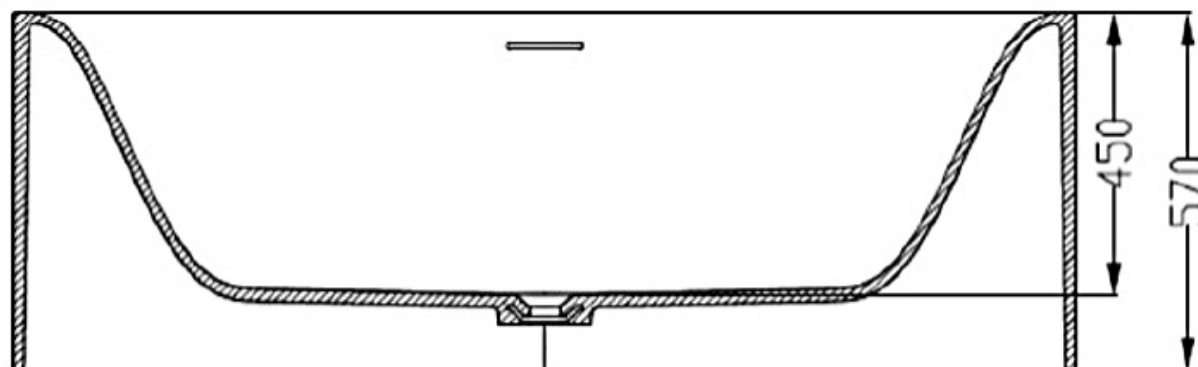

° Siphon and connection under the bathtub possibly, distance 7 cm

KÄSCH
EXKLUSIVE SANITÄROBJEKTE

Model: *SCULPTURE*

Size: 1700 x 800 x 570

Material: Stone Composite
All dimensions in mm