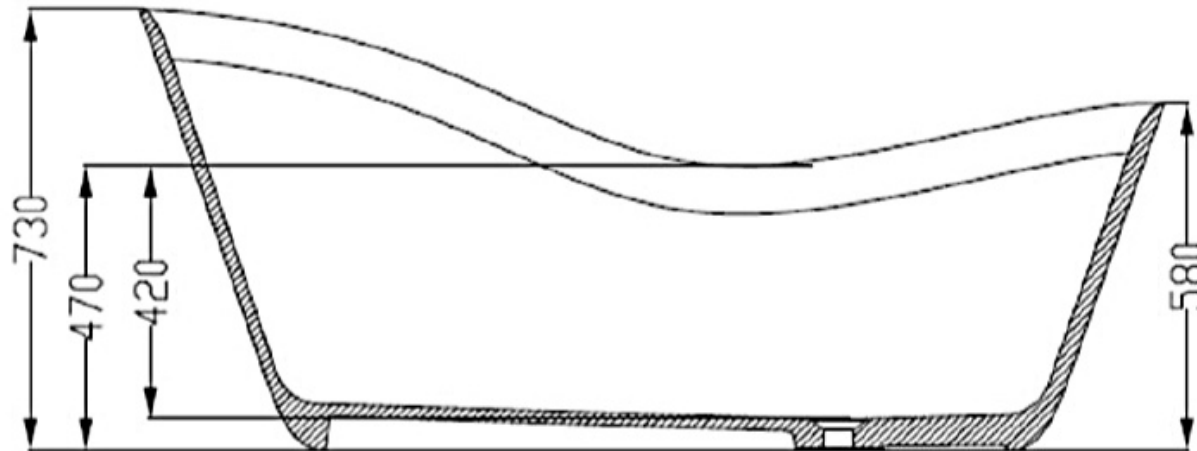

° Note: Plan siphon and connection in the ground! Distance 0 cm!

KÄSCH
EXKLUSIVE SANITÄROBJEKTE

Model: **RELAX**

Size: 1700 x 750 x 580/730

Material: Stone Composite
All dimensions in mm